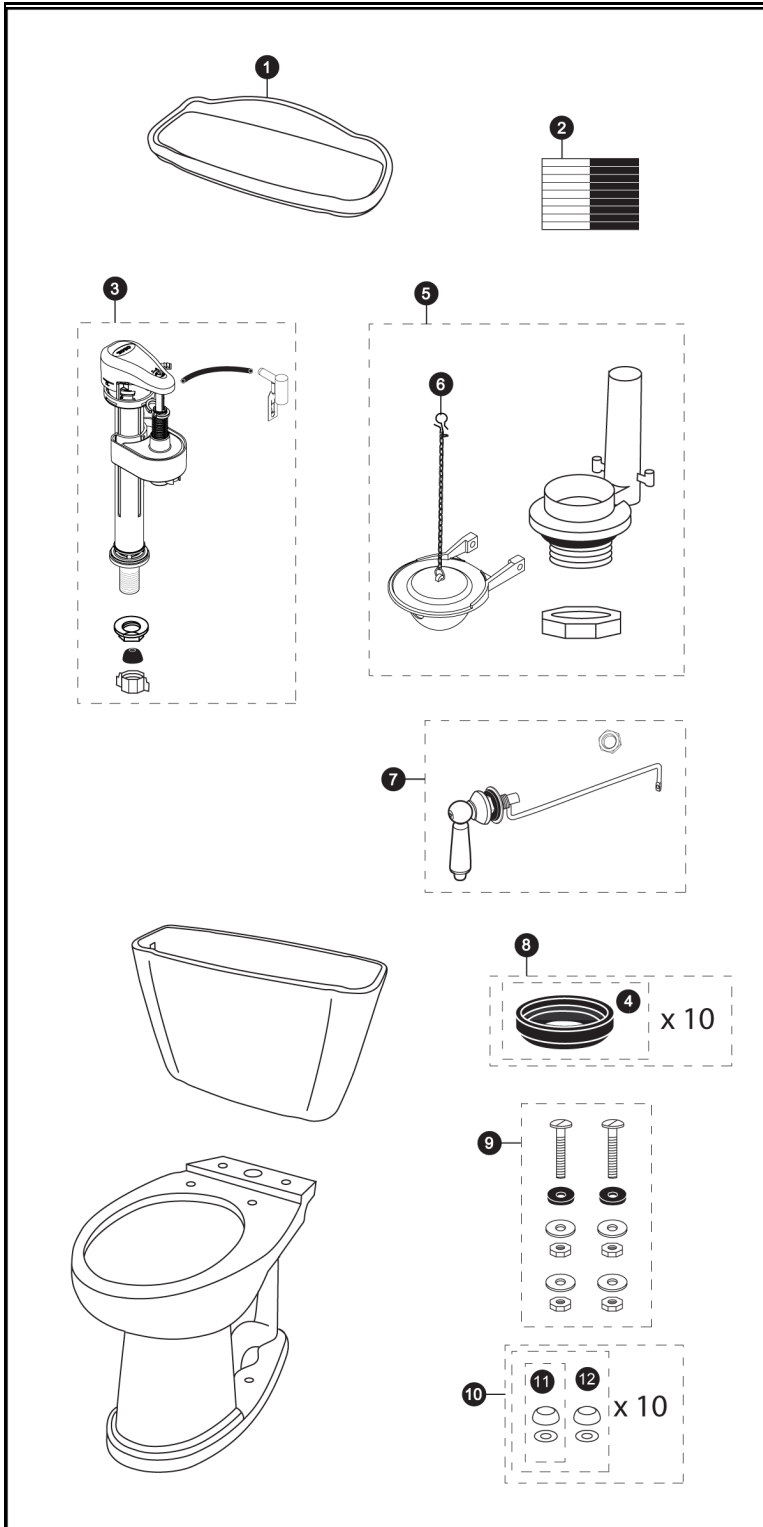

CST754SFN  
ST754S  
C754SF

**Whitney®**  
**1.6 Gpf Toilet, Elongated,**  
**G-Max®, 12" Rough-In,**  
**Universal Height**

Items	Parts	Description
1	TCU754CR#01	Tank Lid w/ Velcro Tape - Cotton
	TCU754CR#03	Tank Lid w/ Velcro Tape - Bone
	TCU754CR#11	Tank Lid w/ Velcro Tape - Colonial White
	TCU754CR#12	Tank Lid w/ Velcro Tape - Sedona Beige
	TCU754CR#51	Tank Lid w/ Velcro Tape - Ebony
2	THU107	Velcro Tape
3	TSU53A	Fill Valve
4	9BU024E	Tank to Bowl Gasket
5	THU129P-6	Flush Valve
6	THU369S	Flapper w/ Chain
7	THU141#01	Trip Lever - Cotton
	THU141#03	Trip Lever - Bone
	THU141#11	Trip Lever - Colonial White
	THU141#12	Trip Lever - Sedona Beige
	THU141#51	Trip Lever - Ebony
	THU141(N)#CP	Trip Lever - Chrome Plated
	THU141#BN	Trip Lever - Brushed Nickel
	THU141#PN	Trip Lever - Polished Nickel
	THU141#RB	Trip Lever - Oil Rubbed Bronze
	THU141#SB	Trip Lever - Satin Brass
8	THU131	Tank to Bowl Gaskets (10 pieces)
9	TSU01D	Tank Mounting Kit
10	THU098#01	Bolt Cap Sets - Cotton (20 pieces)
	THU098#03	Bolt Cap Sets - Bone (20 pieces)
	THU098#11	Bolt Cap Sets - Colonial White (20 pieces)
	THU098#12	Bolt Cap Sets - Sedona Beige (20 pieces)
	THU098#51	Bolt Cap Sets - Ebony (20 pieces)
11	THU044#01	Bolt Cap - Cotton
	THU044#03	Bolt Cap - Bone
	THU044#11	Bolt Cap - Colonial White
	THU044#12	Bolt Cap - Sedona Beige
	THU044#51	Bolt Cap - Ebony
12	THU044S#01	Bolt Cap Set - Cotton (2 pieces)
	THU044S#03	Bolt Cap Set - Bone (2 pieces)
	THU044S#11	Bolt Cap Set - Colonial White (2 pieces)
	THU044S#12	Bolt Cap Set - Sedona Beige (2 pieces)
	THU044S#51	Bolt Cap Set - Ebony (2 pieces)

**Note:**

THU141(N) has left hand threads.

**Product Number Explanations**

**Two-Piece Toilet**

(CST) Gravity Type Toilet  
(754) Model  
(S) G-Max®  
(F) Universal Height  
(N) Revision

**Tank**

(ST) Tank  
(754) Model  
(S) G-Max®

**Bowl**

(C) Bowl  
(754) Model  
(S) G-Max®  
(F) Universal Height

Actual Product may vary slightly from illustration.